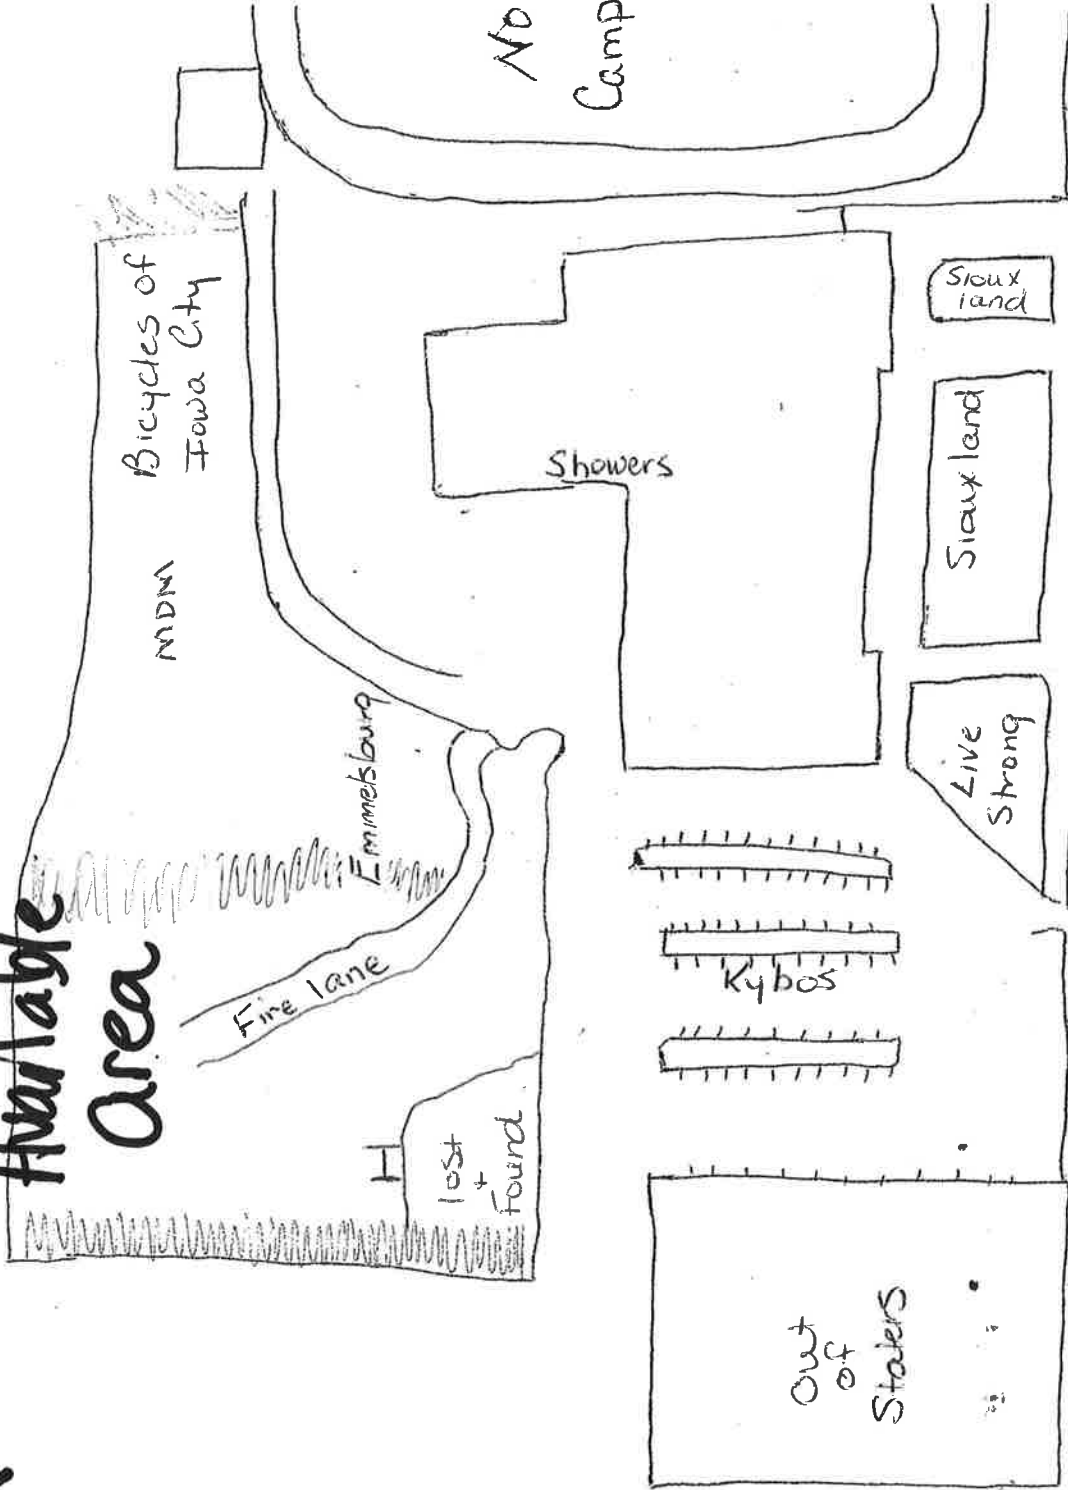

MDMA

Showers

Sioux
land

Sioux
land

Live
Strong

Parking

Available
Area

Mimesburg

Fire lane

lost
found

Kybos

Shuttle Stop
E. Broadway

Out
of
Staters

N

W

Washington
Elementary

Little League

Sea
2
Sea

Wilson Park Full

Howard
Park