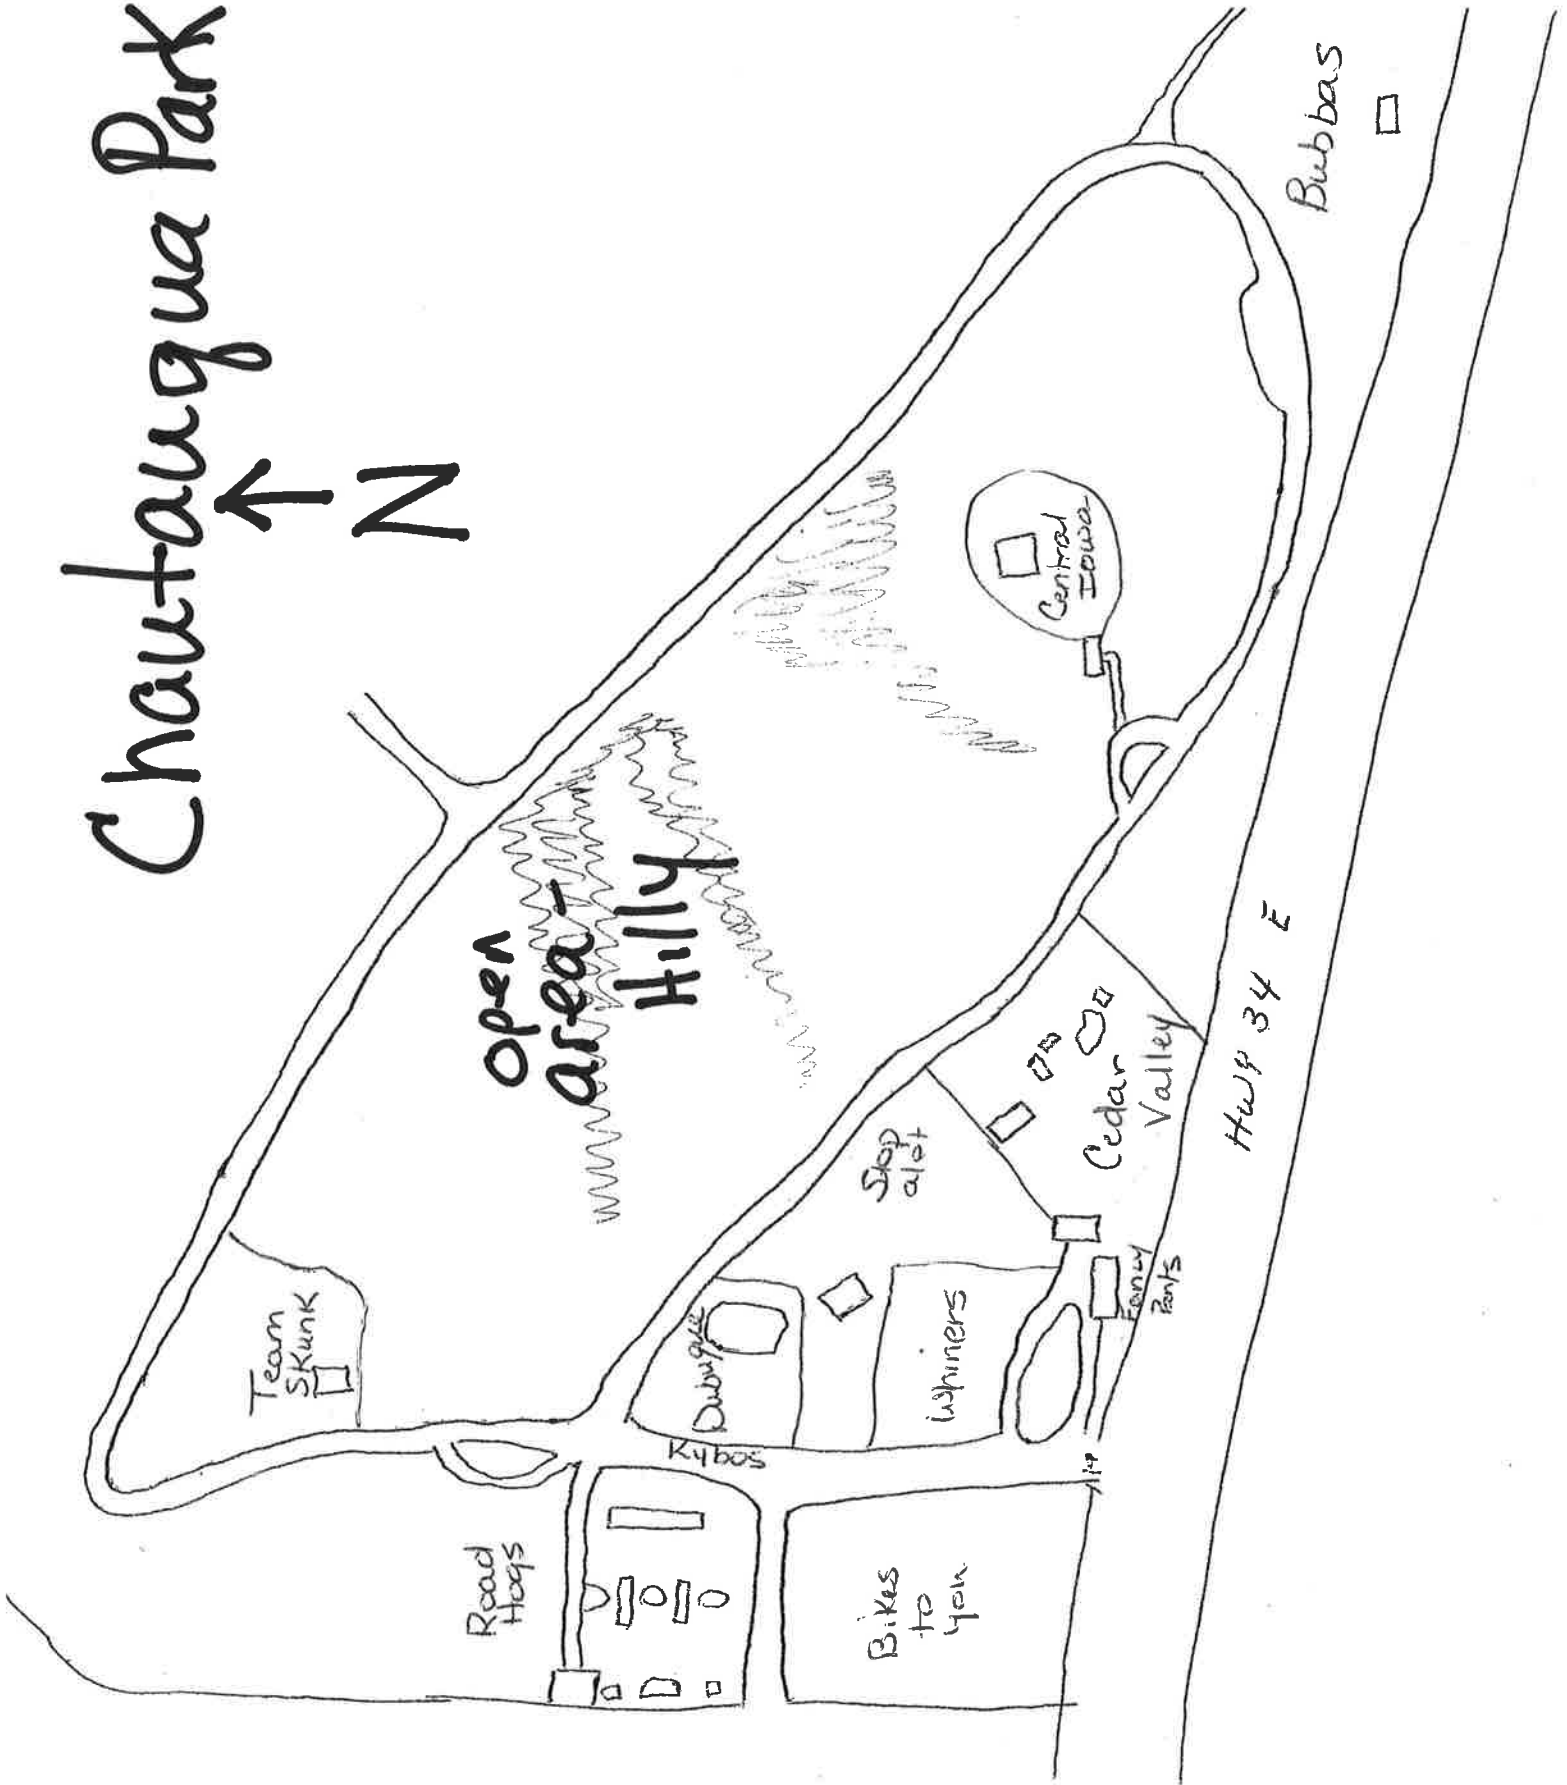

Chautauqua Park